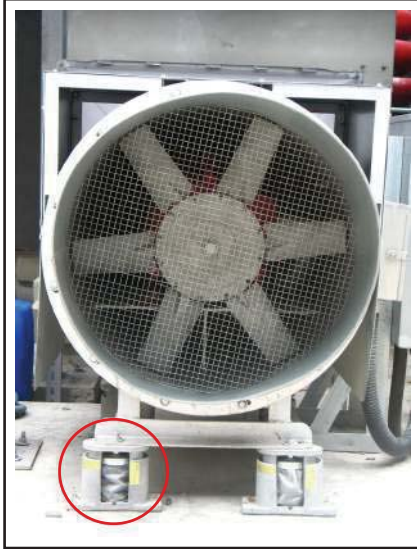

INSTALLATION

Centrifugal Fan ESA-B Type Spring Isolators